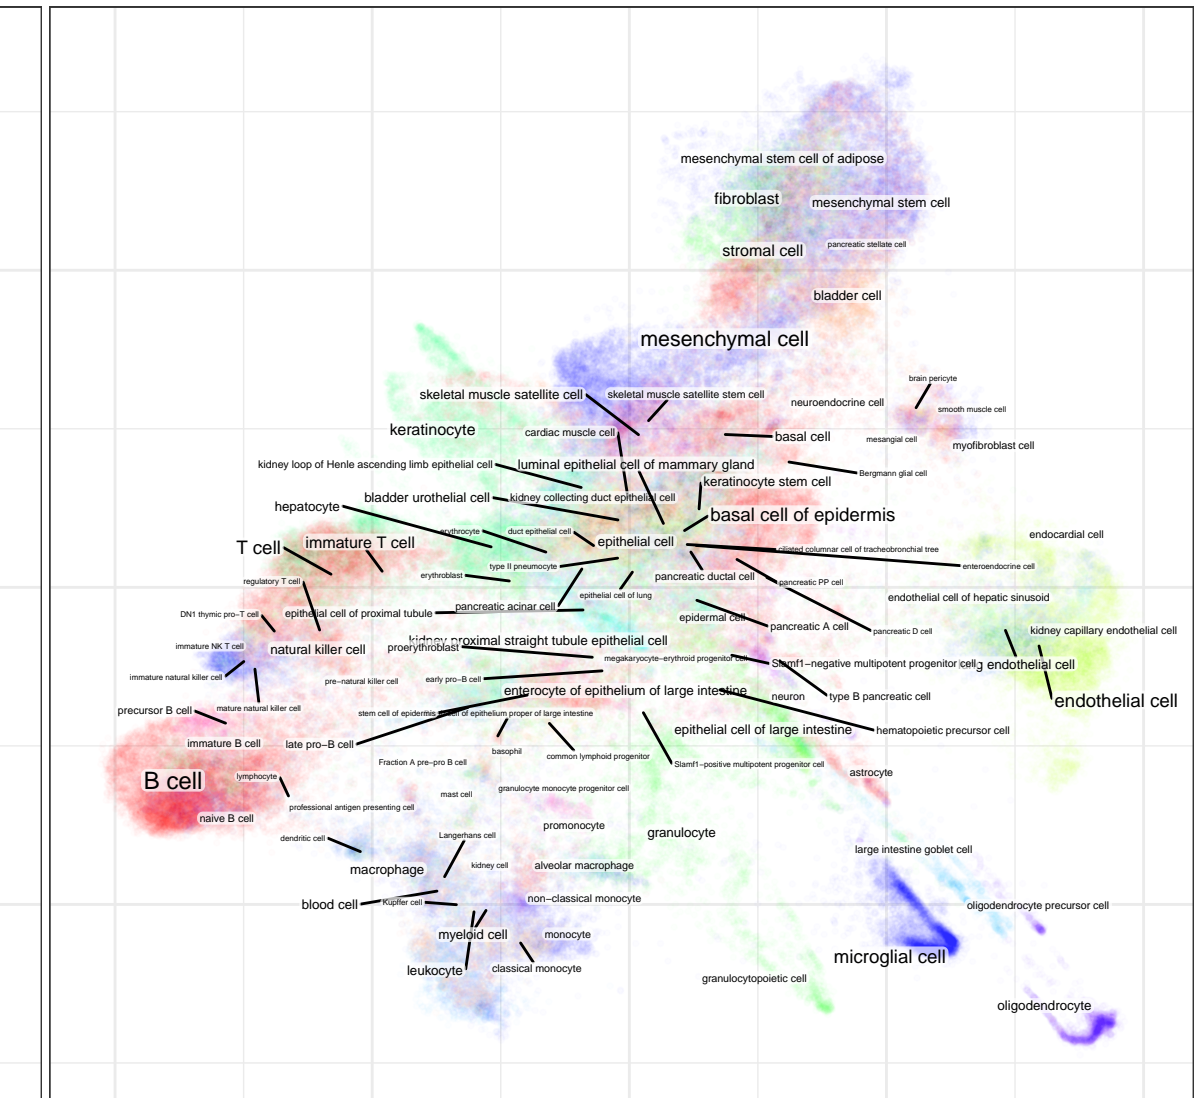

multilevel

annotation

batch

platform