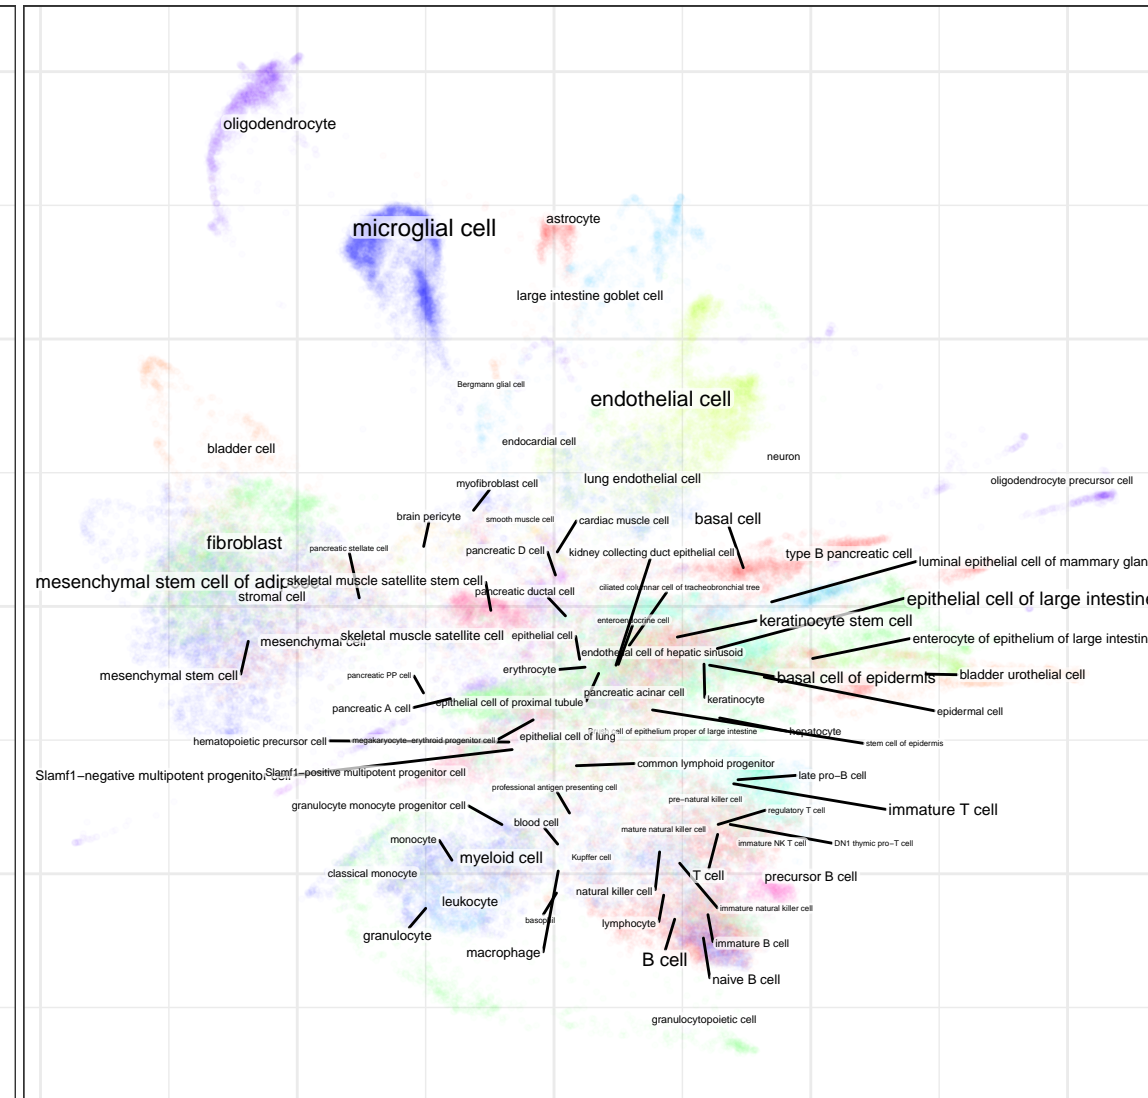

multilevel

annotation

batch